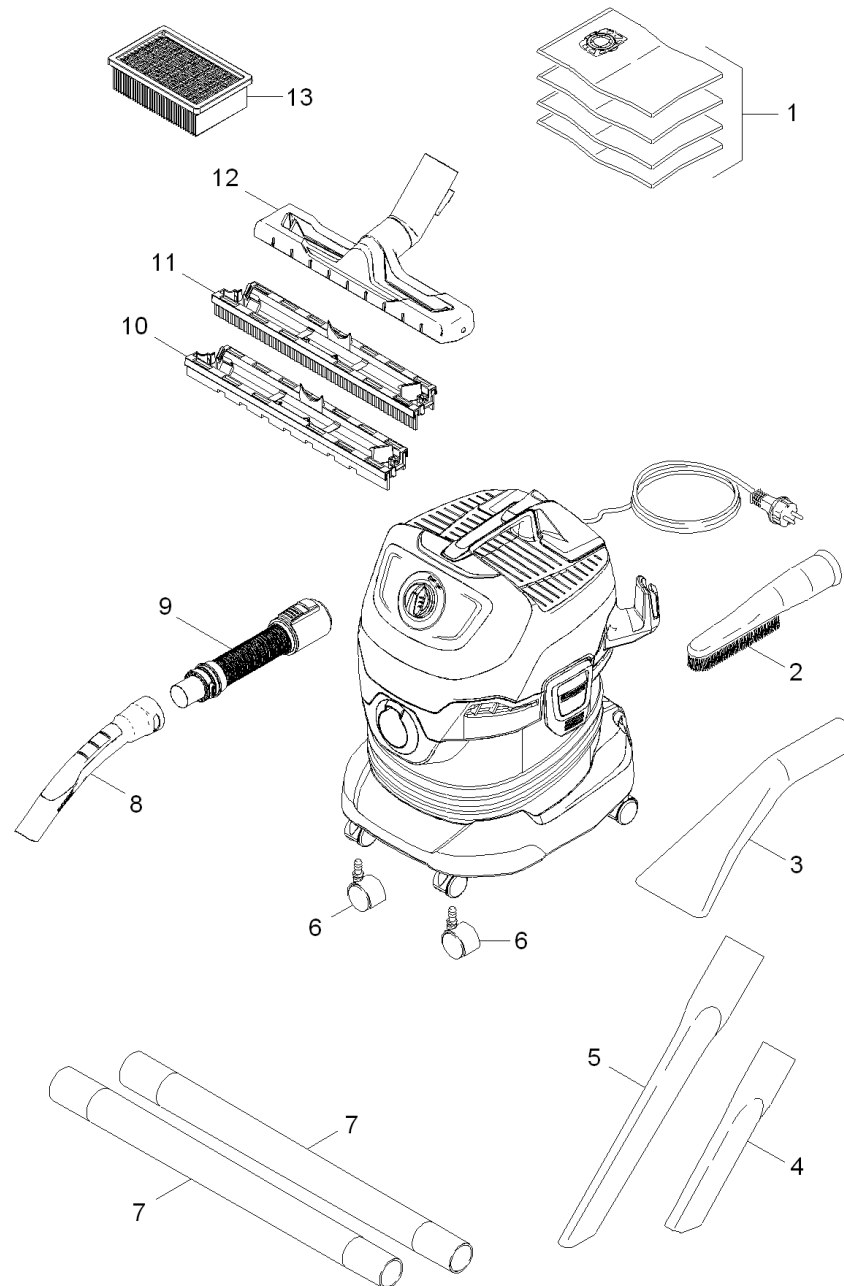

Short spare parts list (1.348-110.3)

Home and Garden \ Vacuum cleaner \ Wet-/Dry vacuum cleanerwet \ WD 4 *EU-I \ Short spare parts list

Short spare parts list (1.348-110.3)

Home and Garden \ Vacuum cleaner \ Wet-/Dry vacuum cleanerwet \ WD 4 *EU-I \ Short spare parts list

KÄRCHER

POS	Article no.	Description	Quantity	Unit
1	2.863-006.0	Filter bags-fleece set packaged 4x	1.000	ST
2	2.863-147.0	Suction brush black	1.000	ST
3	2.863-145.0	Car nozzle packaged	1.000	ST
4	6.900-385.0	Crevice nozzle DN35	1.000	ST
5	2.863-144.0	Crevice nozzle 350mm	1.000	ST
6	6.435-353.0	Castor D 42	4.000	ST
7	2.863-148.0	Suction tube DN35	2.000	ST
8	2.863-012.0	Hand grip suction hose	1.000	ST
9	4.441-067.0	Suction hose complete for replacement	1.000	ST
10	4.629-015.0	Insert dry floor nozzle packaged	1.000	ST
11	4.629-014.0	Insert wet floor nozzle packaged	1.000	ST
12	4.629-013.0	Floor tool clip packaged	1.000	ST
13	2.863-005.0	Flat-pleated filter packaged WD 4/5/6	1.000	ST