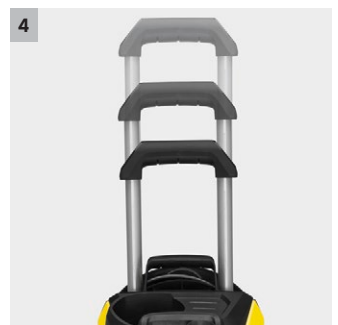

## K 7 Full Control Plus

The Kärcher K 7 Full Control Plus pressure washer incl. spray gun with buttons for pressure level regulation and detergent dosing, plus an LCD display for pressure control.

### 1 Power gun Full Control Plus

- With buttons for pressure regulation and detergent dosing.
- The LCD display on the Full Control Plus Power trigger gun enables users to easily check the setting they have applied.

### 2 3-in-1 Multi Jet spray lance

- Easily switch between flat spray, rotary and detergent nozzle by turning the spray lance.