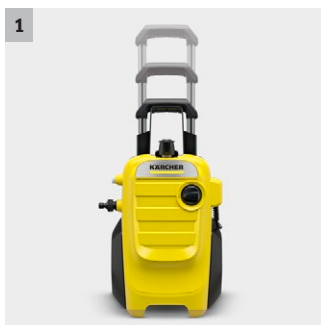

K 4 Compact *GB

Easy to transport and quick to stow away: the K 4 Compact for occasional use on moderate dirt. Includes telescopic handle and water-cooled motor. 30 m²/h area performance.

1 Telescopic handle

- The aluminium telescopic handle can be extended for transport and retracted again for storage.

2 Water-cooled motor and outstanding performance

- The water-cooled motor impresses with its particularly long service life and high power.

3 Hose storage on front cover

- The hose can be conveniently hung up on the front cover.

4 Integrated accessory storage on the device

- Convenient and space-saving accessory storage.

K 4 Compact *GB

- Quick Connect: the high-pressure hose is easy to handle, clicking quickly in and out of the device and trigger gun
- Integrated suction mechanism for detergents