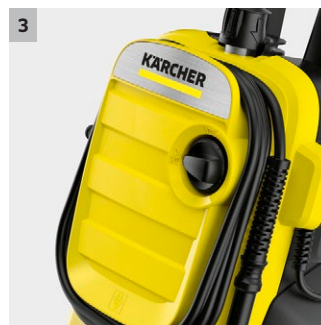

K 4 Compact *GB

Easy to transport and quick to stow away: the K 4 Compact for occasional use on moderate dirt. Includes telescopic handle and water-cooled motor. 30 m²/h area performance.

1 Telescopic handle

- The aluminium telescopic handle can be extended for transport and retracted again for storage.

2 Water-cooled motor and outstanding performance

- The water-cooled motor impresses with its particularly long service life and high power.

3 Hose storage on front cover

- The hose can be conveniently hung up on the front cover.

4 Integrated accessory storage on the device

- Convenient and space-saving accessory storage.

K 4 Compact *GB

- Quick Connect: the high-pressure hose is easy to handle, clicking quickly in and out of the device and trigger gun
- Integrated suction mechanism for detergents